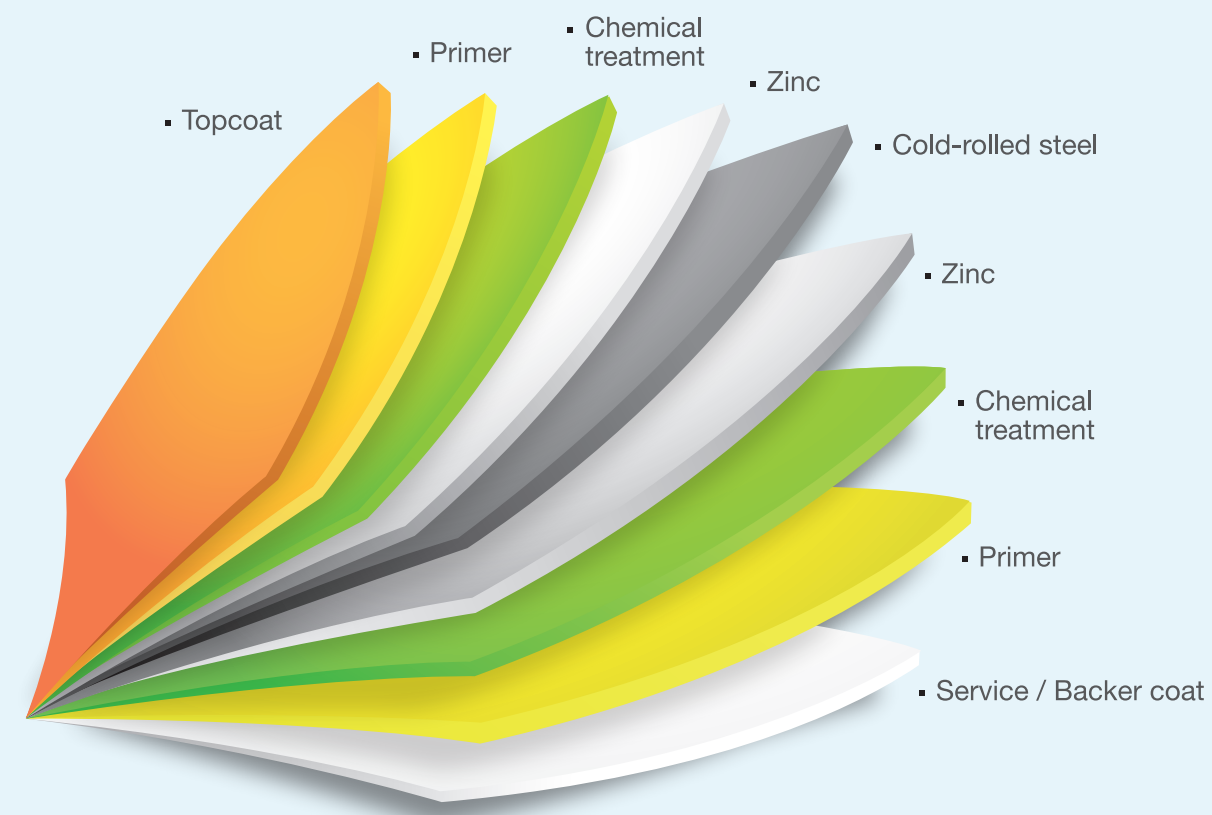

real QUALITY

WHY IT'S SO REAL

REAL is our proprietary brand name for our unique galvanised and colour-coated steel products. Based on CSC Steel's business philosophy of making real products for real applications, it delivers on our ambition of producing branded steel products that meet the highest quality standards.

AFRICAN WHITE	IVOIRE BEIGE	TELEGREY	AMENGUAL GREY
LIGHT BLUE	PAVONIAN BLUE	DAWN BLUE	PANTONE GREEN

All regular colours shown in this colour chart are as close to the realcolor® Supreme colour. Please refer to our sales personnel for more information.