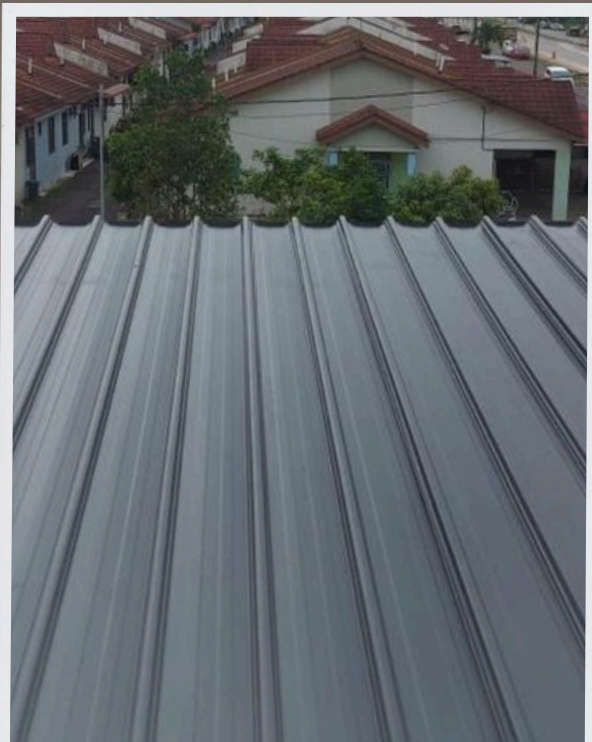

## Where Elegance Meets Modernity

In the dynamic world of architectural design, materials are vital in defining the aesthetics and functionality of spaces. Among the many options, realcolor® Primero MATT, matte pre-painted steel, has emerged as a favourite, captivating designers and homeowners alike with its understated elegance and versatile appeal. This article explores the rise of realcolor® Primero MATT in architectural design, highlighting its unique attributes and transformative impact on modern interiors and exteriors.

### A Subtle Statement

realcolor® Primero MATT makes a bold yet subtle statement. Unlike glossy finishes, matte steel offers a subdued sheen that exudes sophistication. Its lack of reflection reduces glare and enhances surface depth and texture, inviting touch and interaction.

### Versatility in Design

One of realcolor® Primero MATT's most compelling features is its versatility. It integrates seamlessly into various design styles, from industrial chic to modern minimalism and rustic charm. In industrial-themed spaces, realcolor® Primero MATT adds a raw, timeless aesthetic. When paired with warm wood tones, it brings a balanced contrast, adding modernity without overpowering natural elements.

realcolor® Primero MATT has carved a niche in architectural design with its unique combination of elegance, versatility, and durability. As trends evolve, realcolor® Primero MATT continues to shine—subtly—as a beacon of contemporary design excellence. Its understated charm has the potential to redefine your space, offering a modern yet timeless appeal that speaks to the heart of innovative design.